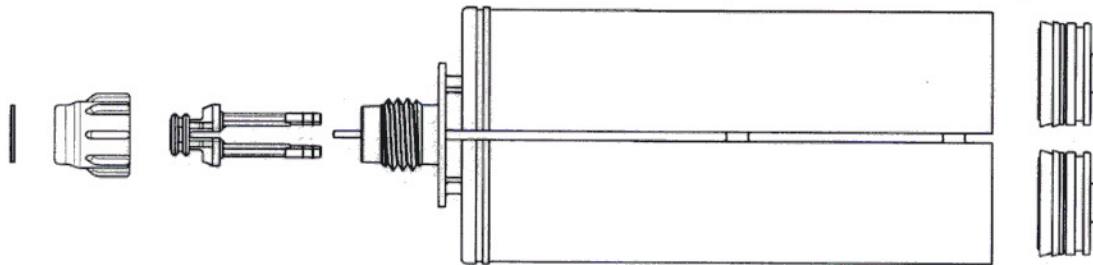

## Cartridge 210 ml, 1:1

\* Data is subject to change without prior notice.

Item	Part Number	Description	Material	Parts per Unit	
				Box	Bag
Cartridge	CD 200-01-14	Cartridge, 210 ml, 1:1	PP natural	390	-
	CD 201-01-18	Cartridge, 210 ml, 1:1	PA6 natural	390	-
Piston	PPD 220-01-11	Piston A&B with Lip, 200 ml, 1:1 preassembled (also available with EPDM O-Ring)	PP-CP natural	1'250	-
	PPD 220-01-28	Piston A&B with Lip, 200 ml, 1:1 preassembled (also available with EPDM O-Ring)	PA6 grey	1'250	-
Nose Plug	SL 002-01-23	Nose Plug, 1:1/2:1	PP green	3'500	-
	SL 002-01-24	Nose Plug, 1:1/2:1	PA6 grey	3'500	-
Retaining Nut	UM 13-PP	Retaining Nut	PP natural	3'000	-
Removal Disc	RD 001-00	Removal Disc for Nose Plug	Steel	12'000	2'000