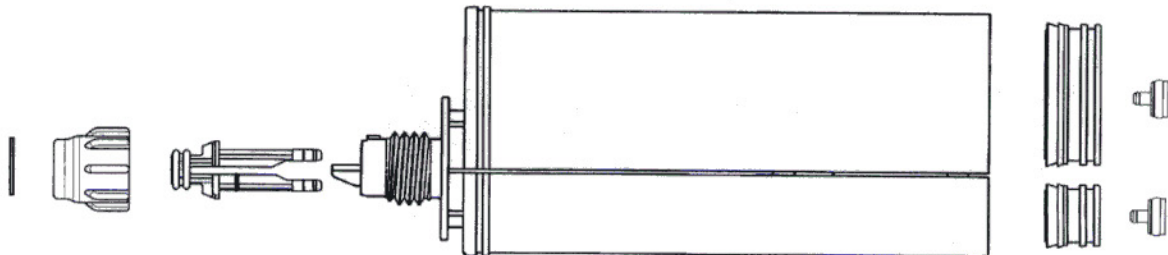

Cartridge 225 ml, 4:1

* Data is subject to change without prior notice.

Item	Part Number	Description	Material	Parts per Unit	
				Box	Bag
Cartridge	CD 200-04-14	Cartridge, 225 ml, 4:1	PP natural	360	-
Piston	PA 220-04-11	Piston A with Lip, 200 ml, 4:1 with airvent	PP-CP natural	720	-
	PB 220-04-11	Piston B with Lip, 200 ml, 4:1 with airvent	PP-CP natural	3'600	-
Piston Plug	PP 001-21	Piston Plug	LD-PE green	30'000	5'000
Nose Plug	SL 002-04-23	Nose Plug, 4:1	PP green	3'500	-
Retaining Nut	UM 13-PP	Retaining Nut	PP natural	3'000	-
Removal Disc	RD 001-00	Removal Disc for Nose Plug	Steel	12'000	2'000