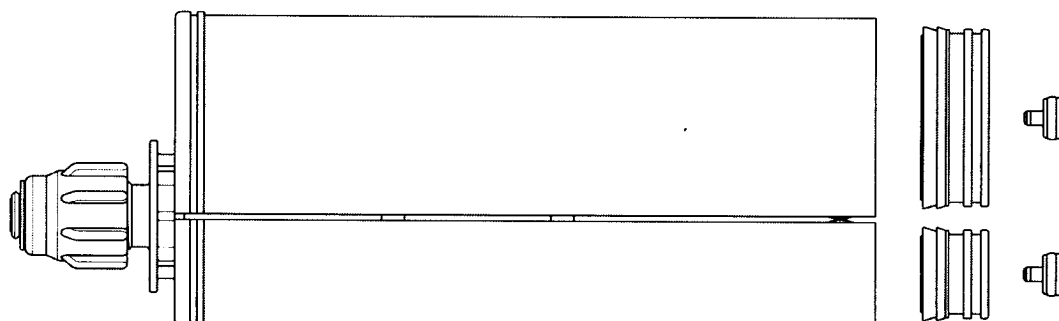

C-System 400 Industrial, SET

Cartridge Assembly 415 ml, 4:1

Data is subject to change without prior notice.

Item	Part Number	Description	Material	Parts per Unit (Box)	
Cartridge Assembly	AC 400-04-14-00	Cartridge Assembly 415 ml, 4:1, PP		170	
		including:			
		Cartridge, 415 ml, 4:1, natural	CD 400-04-14		PP
		Piston A with Lip, 400 ml, 4:1	PA 420-04-11		PP-C
		Piston B with Lip, 400 ml, 4:1	PB 420-04-11		PP-C
		Piston Plug green	PP 001-21		PE-LD
		Nose Plug, 4:1 grey	SL 002-04-23		PE-HD
		Retaining Nut, natural	UM 13-PP		PP-C
Removal Disc for Nose Plug	RD 001-00	Steel			
Cartridge Assembly	AC 420-04-14-00	Cartridge Assembly 415 ml, 4:1, PP		170	
		including:			
		Cartridge without Nose, 415 ml, 4:1, natural	CD 420-04-14		PP-C
		Piston A, with Lip, 400 ml, 4:1	PA 420-04-11		PP-C
		Piston B, with Lip, 400 ml, 4:1	PB 420-04-11		PP-C
		Piston Plug	PP 001-21		PE-LD
		Nose Plug	SL 002-04-23		PE-HD
		Removal Disc	RD 001-00		Steel
Retaining Nut	UM 13-PP	PP-C			
Cartridge Assembly	AC 400-04-06-00	Cartridge Assembly 415 ml, 4:1, PBT		170	
		including:			
		Cartridge, 415 ml, 4:1, natural	CD 400-04-06		PBT
		Piston A with Lip, 400 ml, 4:1	PA 421-04-28		PA6
		Piston B with Lip, 400 ml, 4:1	PB 421-04-28		PA6
		Piston Plug green	PP 001-21		PE-LD
		Nose Plug, 4:1 green	SL 002-04-24		PA66
		Retaining Nut, natural	UM 13-PP		PP-C
Removal Disc for Nose Plug	RD 001-00	Steel			