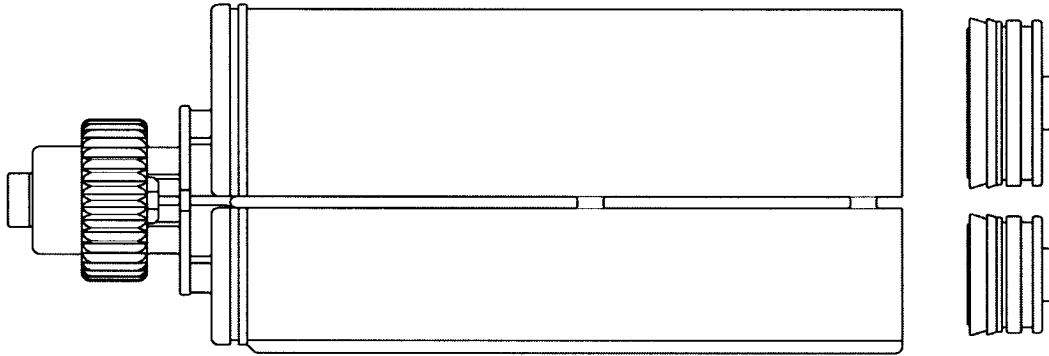

F-System 200 Industrial, SET

Cartridge Assembly 215 ml, 2:1

Data is subject to change without prior notice.

Item	Part Number	Description	Material	Parts per Unit (Box)	
Cartridge Assembly	AF 200-02-14-00	Cartridge Assembly 215 ml, 2:1, PP		280	
		including:			
		Cartridge, 215 ml, 2:1, natural	CF 200-02-14		PP-C
		Piston A with Lip, 200 ml, 2:1	PPA 220-02-11		PP-C
		Piston B with Lip, 200 ml, 2:1	PPB 220-02-11		PP-CP
		Nose Plug, 1:1/2:1 green	SF 002-23		PE-HD
Bayonet Ring	BRF 002-PP	PP-C			
Cartridge Assembly	AF 200-02-18-00	Cartridge Assembly 215 ml, 2:1, PA6		280	
		including:			
		Cartridge, 215 ml, 2:1, natural	CF 200-02-18		PA6
		Piston A with Lip, 200 ml, 2:1	PPA 221-02-28		PA6
		Piston B with Lip, 200 ml, 2:1	PPB 221-02-28		PA6
		Nose Plug, 1:1/2:1 grey	SF 002-24		PA66
Bayonet Ring	BRF 002-PP	PP-C			