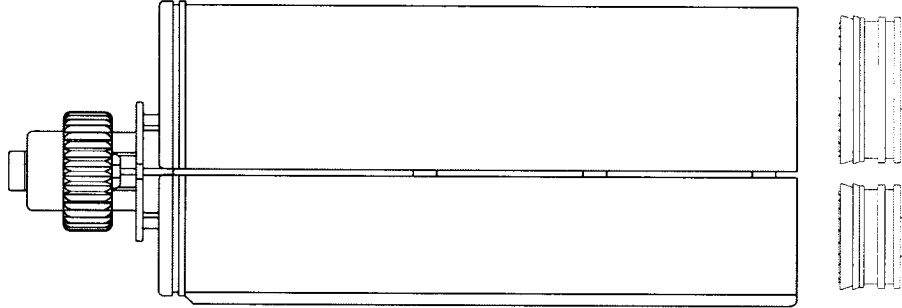

F-System 400 Industrial, SET

Cartridge Assembly 400 ml, 2:1

Data is subject to change without prior notice.

Item	Part Number	Description	Material	Parts per Unit (Box)	
Cartridge Assembly	AF 400-02-14-00	Cartridge Assembly 400 ml, 2:1, PP		175	
		including:			
		Cartridge, 400 ml, 2:1, natural	CF 400-02-14		PP-C
		Piston A with Lip, 400 ml, 2:1	PPA 420-02-11		PP-C
		Piston B with Lip, 400 ml, 2:1	PPB 420-02-11		PP-C
		Nose Plug, 1:1/2:1 green	SF 002-23		PE-HD
Bayonet Ring	BRF 002-PP	PP-C			
Cartridge Assembly	AF 400-02-18-00	Cartridge Assembly 400 ml, 2:1, PA6		175	
		including:			
		Cartridge, 400 ml, 2:1, natural	CF 400-02-18		PA6
		Piston A with Lip, 400 ml, 2:1	PPA 421-02-28		PA6
		Piston B with Lip, 400 ml, 2:1	PPB 421-02-28		PA6
		Nose Plug, 1:1/2:1 grey	SF 002-24		PA66
Bayonet Ring	BRF 002-PP	PP-C			