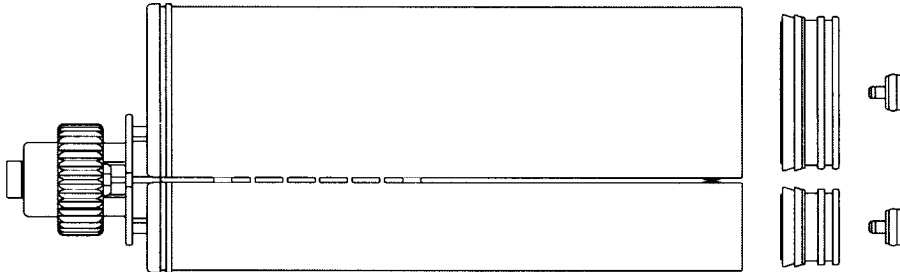

## Cartridge Assembly 415 ml, 4:1

Data is subject to change without prior notice.

Item	Part Number	Description	Material	Parts per Unit (Box)	
Cartridge Assembly	AF 400-04-14-00	<b>Cartridge Assembly 415 ml, 4:1, PP</b>		<b>170</b>	
		including:			
		Cartridge, 415 ml, 4:1, natural	CF 400-04-14		PP
		Piston A with Lip, 400 ml, 4:1	PA 420-04-11		PP-C
		Piston B with Lip, 400 ml, 4:1	PB 420-04-11		PP-C
		Piston Plug green	PP 001-21		PE-LD
		Nose Plug, 4:1/10:1 grey	SFX 002-23		PE-HD
Bayonet Ring	BRF 002-PP	PP-C			
Cartridge Assembly	AF 400-04-06-00	<b>Cartridge Assembly 415 ml, 4:1, PBT</b>		<b>170</b>	
		including:			
		Cartridge, 415 ml, 4:1, natural	CF 400-04-06		PBT
		Piston A with Lip, 400 ml, 4:1	PA 421-04-28		PA6
		Piston B with Lip, 400 ml, 4:1	PB 421-04-28		PA6
		Piston Plug green	PP 001-21		PE-LD
		Nose Plug, 4:1/10:1 green	SFX 002-24		PA66
Bayonet Ring	BRF 002-PP	PP-C			