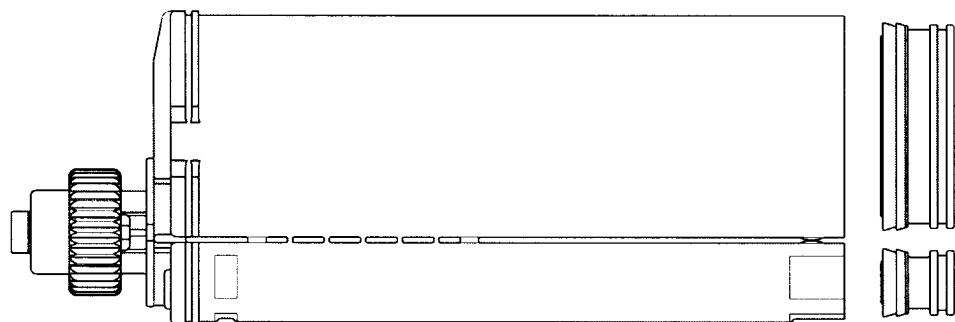

F-System 400 Industrial, SET

Cartridge Assembly 490 ml, 10:1

Data is subject to change without prior notice.

Item	Part Number	Description	Material	Parts per Unit (Box)	
Cartridge Assembly	AF 400-10-14-00	Cartridge Assembly 490 ml, 10:1, PP		165	
		including:			
		Cartridge 490 ml, 10:1, natural	CF 400-10-14		PP-C
		Piston A, with Lip, 400 ml, 10:1	KA 400-10-11		PP-C
		Piston B, with Lip, 400 ml, 10:1	KB 400-10-11		PP-C
		Nose Plug 4:1/10:1 green	SFX 002-23		PE-HD
Bayonet Ring	BRF 002-PP	PP-C			
Cartridge Assembly	AF 400-10-18-00	Cartridge Assembly, 490 ml, 10:1, PA6		165	
		including:			
		Cartridge, 490 ml, 10:1, natural	CF 400-10-18		PA6
		Piston A with Lip, 400 ml, 10:1	KA 400-10-28		PA6
		Piston B with Lip, 400 ml, 10:1	KB 400-10-28		PA6
		Nose Plug, 4:1/10:1 grey	SFX 002-24		PA66
Bayonet Ring	BRF 002-PP	PP-C			
Cartridge Assembly	AF 400-10-06-00	Cartridge Assembly 490 ml, 10:1, PBT		165	
		including:			
		Cartridge, 490 ml, 10:1, natural	CF 400-10-06		PBT
		Piston A with Lip, 400 ml, 10:1	KA 400-10-28		PA6
		Piston B with Lip, 400 ml, 10:1	KB 400-10-28		PA6
		Nose Plug, 4:1/10:1 grey	SFX 002-24		PA66
Bayonet Ring	BRF 002-PP	PP-C			