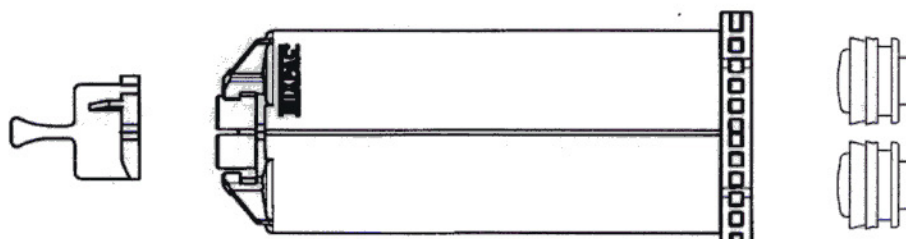

System S-25 Industrial

Cartridge 25 ml, 1:1

* Data is subject to change without prior notice.

Item	Part Number	Description	Material	Parts per Unit	
				Box	Bag
Cartridge	CS 025-01-09	Cartridge, 25 ml, 1:1	PP-CP white	2'500	-
Piston	KSB 50-02-11	Piston A&B, 25 ml, 1:1 preassembled (also available with EPDM O-Ring)	PP-CP natural	12'500	1'250
Cap	VB 003-S1	Cap, 1:1/2:1 for light blue mixers DN 3.2	PE-HD light blue	15'000	2'500
	VB 004-S1	Cap, 1:1/2:1 for yellow mixers DN 4.2	PE-HD yellow	15'000	2'500
	VB 005-S1	Cap, 1:1/2:1 for pink mixers DN 5.4	PE-HD pink	15'000	2'500