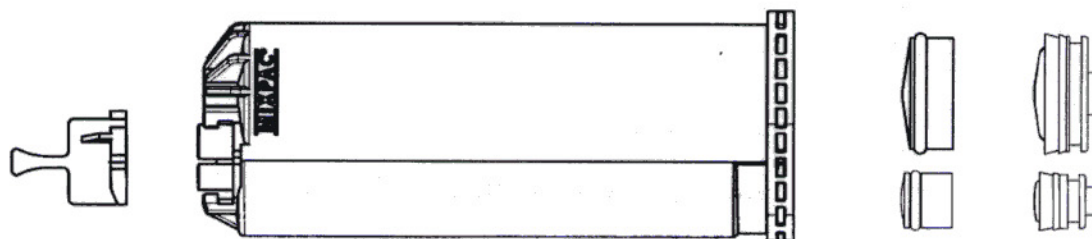

System S-50 Industrial

Cartridge 50 ml, 4:1

* Data is subject to change without prior notice.

Item	Part Number	Description	Material	Parts per Unit	
				Box	Bag
Cartridge	CS 050-04-09	Cartridge, 50 ml, 4:1	PP-CP white	1'250	-
Piston	PSA 53-04-EP	Piston A, 50 ml, 4:1 EPDM O-Ring	PE-HD natural	7'500	1'250
	PSB 53-04-EP	Piston B, 50 ml, 4:1 EPDM O-Ring	PE-HD natural	12'500	1'250
	KSA 50-04-11	Piston A with Lip, 50 ml, 4:1 preassembled (also available with EPDM O-Ring)	PP-CP natural	7'500	1'250
	KSB 50-04-11	Piston B with Lip, 50 ml, 4:1 preassembled (also available with EPDM O-Ring)	PP-CP natural	7'500	1'250
Cap	VBX 003-S6	Cap, 4:1/10:1 for light blue mixers DN 3.2	PE-HD light blue	15'000	2'500
	VBX 004-S6	Cap, 4:1/10:1 for yellow mixers DN 4.2	PE-HD yellow	15'000	2'500
	VBX 005-S6	Cap, 4:1/10:1 for pink mixers DN 5.4	PE-HD pink	15'000	2'500