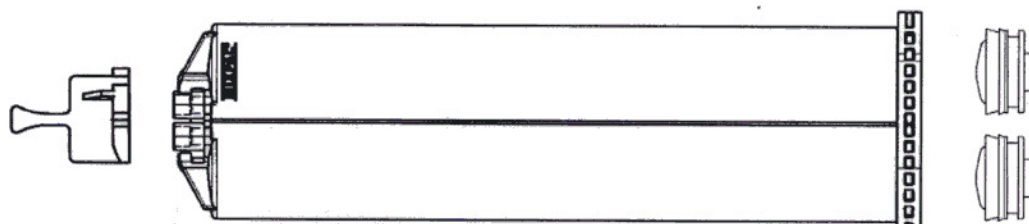

## Cartridge 75 ml, 1:1

\* Data is subject to change without prior notice.

Item	Part Number	Description	Material	Parts per Unit	
				Box	Bag
Cartridge	CS 075-01-09	Cartridge, 75 ml, 1:1	PP-CP white	800	-
Piston	KSD 50-01-11	Piston A&B with Lip, 50 ml, 1:1 preassembled (also available with EPDM O-Ring)	PP-CP natural	15'000	2'500
Cap	VB 003-S1	Cap, 1:1/2:1 for light blue mixers DN 3.2	PE-HD light blue	15'000	2'500
	VB 004-S1	Cap, 1:1/2:1 for yellow mixers DN 4.2	PE-HD yellow	15'000	2'500
	VB 005-S1	Cap, 1:1/2:1 for pink mixers DN 5.4	PE-HD pink	15'000	2'500
	VB 006-S1	Cap, 1:1/2:1 for green mixers DN 6.5	PE-HD green	15'000	2'500